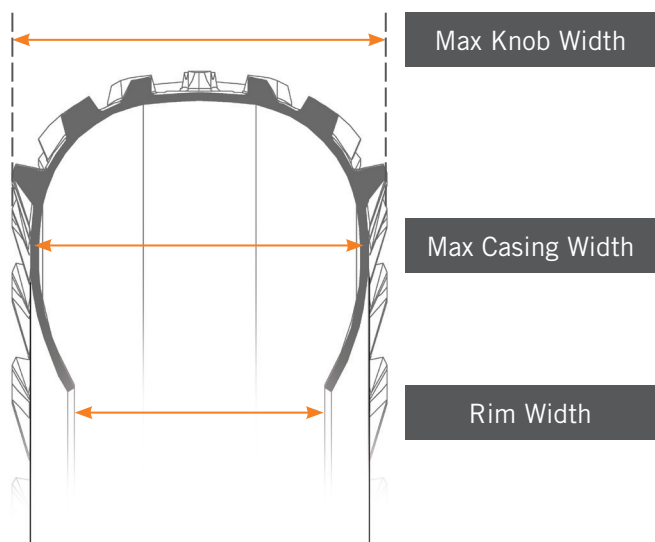

TIRE MEASUREMENTS

All tires are measured in millimeters at max psi rating printed on tires. Measurements may be variable.

TIRE MODEL	Rim Width	Overall Diameter	Max Casing Width	Max Knob Width	Diameter @ Max Knob Width
FLOWBEIST 26 x 4.6"	100	760	115	112	698
	82	760	108	110	696
	65	760	101	106	692
DUNDERBEIST 26 x 4.6"	100	760	116	113	704
	82	760	108	110	702
	65	760	103	109	698
WRATHCHILD 26 x 4.6"	100	760	115	115	690
	80	760	110	110	687
	65	760	105	110	684
DILLINGER 5 26 x 4.6"	100	755	112	114	692
	82	755	107	111	686
	65	755	102	110	685
DILLINGER 4 26 x 4.0"	100	746	112	105	698
	80	746	102	103	693
	65	746	100	102	690
DILLINGER 4 27.5 x 4.0"	80	770	98	97	718
VANHELGA 26 x 4.0"	100	742	108	102	698
	82	742	101	100	692
	65	742	95	98	688
VANHELGA 27.5 x 4.0"	80	772	98	97	722
HÜSKER DÜ 26 x 4.0"	100	740	112	103	695
	80	740	102	101	690
	65	740	100	100	688
HÜSKER DÜ 26 x 4.8"	94	775	118	120	720
WRATHCHILD 27.5 x 3.0"	45	725	72	75	690
	35	725	70	75	684
NICOTINE 29 x 2.35"	50	755	64	64	725
	29	755	60	64	724
GRAVDAL 700 x 38mm	25.5	710	38	40	696
GRAVDAL 26 x 2.0"	19	678	50	55	648
	45	678	60	57	660
XERXES 700 x 30mm	25.5	695	33	31	683

FOR ADDITIONAL PRODUCT AND SAFETY INFORMATION GO TO WWW.45NRTH.COM/SAFETY.

45NRTH
6400 WEST 105TH STREET
BLOOMINGTON, MN 55438-2554
P. 952-941-9391 EXT. 1277

45NRTH.COM

164377 12/18

TIRE MEASUREMENTS

FOR ADDITIONAL PRODUCT AND SAFETY INFORMATION GO TO WWW.45NRTH.COM/SAFETY.

45NRTH
6400 WEST 105TH STREET
BLOOMINGTON, MN 55438-2554
P. 952-941-9391 EXT. 1277

45NRTH.COM