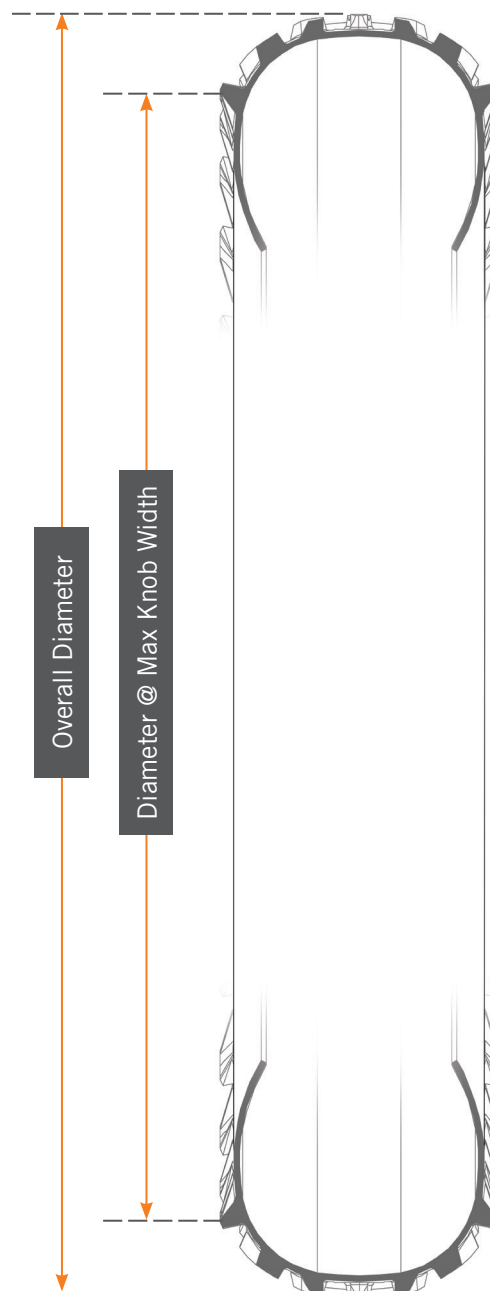

TIRE MEASUREMENTS

All tires are measured in millimeters at max psi rating printed on tires. Measurements may be variable.

TIRE MODEL	Rim Width	Overall Diameter	Max Casing Width	Max Knob Width	Diameter @ Max Knob Width
FLOWBEIST 26 x 4.6"	100	760	115	112	698
	82	760	108	110	696
	65	760	101	106	692
DUNDERBEIST 26 x 4.6"	100	760	116	113	704
	82	760	108	110	702
	65	760	103	109	698
WRATHCHILD 26 x 4.6"	100	760	115	115	690
	80	760	110	110	687
	65	760	105	110	684
DILLINGER 5 26 x 4.6"	100	755	112	114	692
	82	755	107	111	686
	65	755	102	110	685
DILLINGER 4 26 x 4.0"	100	746	112	105	698
	80	746	102	103	693
	65	746	100	102	690
DILLINGER 4 27.5 x 4.0"	80	770	98	97	718
VANHELGA 26 x 4.0"	100	742	108	102	698
	82	742	101	100	692
	65	742	95	98	688
VANHELGA 27.5 x 4.0"	80	772	98	97	722
HÜSKER DÜ 26 x 4.0"	100	740	112	103	695
	80	740	102	101	690
	65	740	100	100	688
HÜSKER DÜ 26 x 4.8"	94	775	118	120	720
WRATHCHILD 27.5 x 3.0"	45	725	72	75	690
	35	725	70	75	684
NICOTINE 29 x 2.35"	50	755	64	64	725
	29	755	60	64	724
GRAVDAL 700 x 38mm	25.5	710	38	40	696
GRAVDAL 26 x 2.0"	19	678	50	55	648
	45	678	60	57	660
XERXES 700 x 30mm	25.5	695	33	31	683

FOR ADDITIONAL PRODUCT AND SAFETY INFORMATION GO TO WWW.45NRTH.COM/SAFETY.

45NRTH
6400 WEST 105TH STREET
BLOOMINGTON, MN 55438-2554
P. 952-941-9391 EXT. 1277

45NRTH.COM

164377 12/18

TIRE MEASUREMENTS

FOR ADDITIONAL PRODUCT AND SAFETY INFORMATION GO TO WWW.45NRTH.COM/SAFETY.