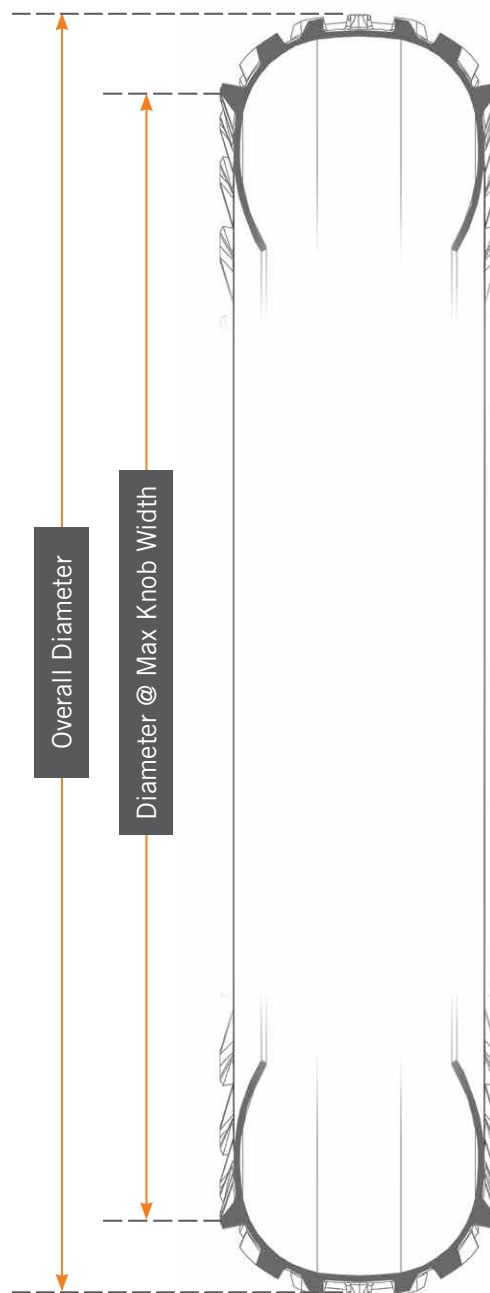

TIRE MEASUREMENTS

All tires are measured in millimeters at max psi rating printed on tires. Individual measurements may vary.

COMMUTER / NON-FAT TIRE MODEL	Optimal Rim (mm)	Outer Diameter (mm)	Knob Width (mm)	Casing Width (mm)	Radius @ Knob Width (mm)
GRAVDAL 700 x 38mm	23	710	40	38	348
GRAVDAL 650 x 38mm	23	673	39	39	320
GRAVDAL 26 x 2.0"	23	678	56	55	326
KAHVA 29 x 2.25"	25	748	60	58	347
KAHVA 27.5 x 2.1"	23	711	56	56	341
NICOTINE 29 x 2.35"	35	755	64	60	324
WRATHCHILD 29 x 2.6"	35	757	66	66	352
WRATHCHILD 27.5 x 3.0"	50	725	75	72	345
XERXES 700 x 30mm	19	695	31	32	342

FOR ADDITIONAL PRODUCT AND SAFETY INFORMATION GO TO WWW.45NRTH.COM/SAFETY.

45NRTH
6400 WEST 105TH STREET
BLOOMINGTON, MN 55438-2554
P. 952-941-9391 EXT. 1277

45NRTH.COM

447084 11/19

TIRE MEASUREMENTS

All tires are measured in millimeters at max psi rating printed on tires. Individual measurements may vary.

FAT / STUDDED TIRE MODEL	Optimal Rim (mm)	Outer Diameter (mm)	Knob Width (mm)	Casing Width (mm)	Radius @ Knob Width (mm)
DILLINGER 4 27.5 x 4.0"	74	770	97	98	358
DILLINGER 4 26 x 4.0"	70	746	103	102	347
DILLINGER 5 27.5 x 4.5"	74	780	112	109	360
DILLINGER 5 26 x 4.6"	85	755	111	108	343
WRATHCHILD 26 x 4.6"	80	760	110	108	351
WRATHLORDE 26 x 4.25"	80	755	108	106	345
FAT / NON-STUDDED TIRE MODEL	Optimal Rim (mm)	Outer Diameter (mm)	Knob Width (mm)	Casing Width (mm)	Radius @ Knob Width (mm)
DUNDERBEIST 26 x 4.6"	80	760	110	108	351
FLOWBEIST 26 x 4.6"	80	760	110	108	348
HÜSKER DÜ 26 x 4.8"	94	775	120	118	360
HÜSKER DÜ 26 x 4.0"	70	740	101	102	345
VANHELGA (GEN 1) 27.5 x 4.0"	74	772	97	98	361
VANHELGA 27.5 x 4.0"	74	771	101	102	358
VANHELGA 26 x 4.2"	74	751	105	105	337
VANHELGA 26 x 4.0"	60	742	100	101	746

FOR ADDITIONAL PRODUCT AND SAFETY INFORMATION GO TO WWW.45NRTH.COM/SAFETY.

45NRTH
6400 WEST 105TH STREET
BLOOMINGTON, MN 55438-2554
P. 952-941-9391 EXT. 1277

45NRTH.COM

447084 11/19

TIRE MEASUREMENTS

FOR ADDITIONAL PRODUCT AND SAFETY INFORMATION GO TO WWW.45NRTH.COM/SAFETY.