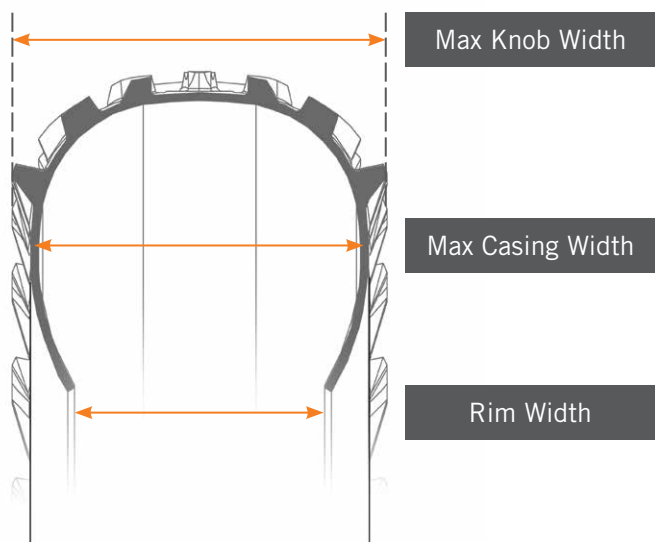

TIRE MEASUREMENTS

All tires are measured in millimeters at max psi rating printed on tires. Individual measurements may vary.

FAT / STUDDED TIRE MODEL	Optimal Rim (mm)	Outer Diameter (mm)	Knob Width (mm)	Casing Width (mm)	Radius @ Knob Width (mm)
DILLINGER 4 27.5 x 4.0"	74	770	97	98	358
DILLINGER 4 26 x 4.0"	70	746	103	102	347
DILLINGER 5 27.5 x 4.5"	74	780	112	109	360
DILLINGER 5 26 x 4.6"	85	755	111	108	343
WRATHCHILD 26 x 4.6"	80	760	110	108	351
WRATHLORDE 26 x 4.25"	80	755	108	106	345
FAT / NON-STUDDED TIRE MODEL	Optimal Rim (mm)	Outer Diameter (mm)	Knob Width (mm)	Casing Width (mm)	Radius @ Knob Width (mm)
DUNDERBEIST 26 x 4.6"	80	760	110	108	351
FLOWBEIST 26 x 4.6"	80	760	110	108	348
HÜSKER DÜ 26 x 4.8"	94	775	120	118	360
HÜSKER DÜ 26 x 4.0"	70	740	101	102	345
VANHELGA (GEN 1) 27.5 x 4.0"	74	772	97	98	361
VANHELGA 27.5 x 4.0"	74	771	101	102	358
VANHELGA 26 x 4.2"	74	751	105	105	337
VANHELGA 26 x 4.0"	60	742	100	101	746

FOR ADDITIONAL PRODUCT AND SAFETY INFORMATION GO TO WWW.45NRTH.COM/SAFETY.

45NRTH
6400 WEST 105TH STREET
BLOOMINGTON, MN 55438-2554
P. 952-941-9391 EXT. 1277

45NRTH.COM

447084 11/19

TIRE MEASUREMENTS

FOR ADDITIONAL PRODUCT AND SAFETY INFORMATION GO TO WWW.45NRTH.COM/SAFETY.

45NRTH
6400 WEST 105TH STREET
BLOOMINGTON, MN 55438-2554
P. 952-941-9391 EXT. 1277

45NRTH.COM